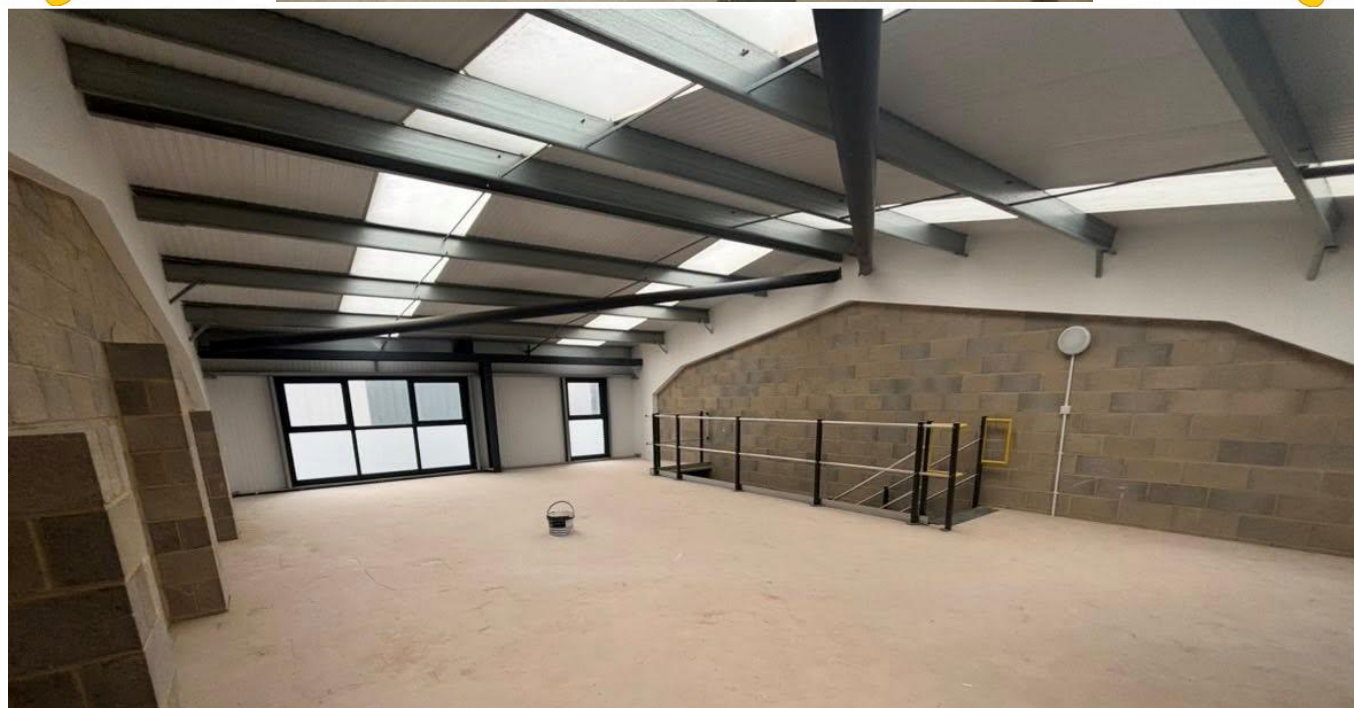

KENT MODEL EXCHANGE IS ON THE MOVE TO NEW PREMISES

Kent Model Exchange are incredibly proud to say that, all being well, that they will be moving into their brand new 3,000sq ft superstore within the next month.

At present the carpets are being laid both upstairs and downstairs a clear sign that after years of hard work, this next chapter is finally becoming a reality. What makes this moment even more special is where it all began. From just a few shelves in a sweet shop which we quickly outgrew to taking on a premises that once felt enormous when we picked up the keys four years ago... and now, even that space is no longer big enough, that tells its own story. Despite that around 70% of their sales are now online, they have and continue to believe that nothing replaces a physical shop. A place where you can see, touch, and truly experience what you are buying.

A place where advice is real, conversations matter, and passion is shared face-to-face. Our new superstore will take that to the next level, featuring working layouts where you can test, experience, and buy not just shop, but immerse yourself in the hobby. Kent Model Exchange deals in various scales in model railways. Although the address of the new store is still to be made public, it is in New Romney near the Romney Hythe & Dymchurch Railway. Photos Courtesy of David Wimble.